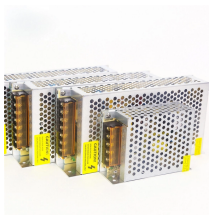

It has heights varying from 24U - 48U and widths from 600 - 800 mm. Inside the rack includes two tool-less PDU cable trays for cable management. Both front and rear doors are lockable, removable, and ...