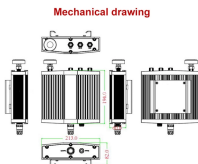

Integral Velcro® cable tiedown slots facilitate cable routing. Shipped in four easy-to-assemble sections. Velcro is a trademark of Velcro Industries B.V.

The heights of Network Racks are measured in what is known as “Rack Units” (1.75 inches, or 44.45mm). This means that typically when you are shopping for network rack you will see the Rack ...