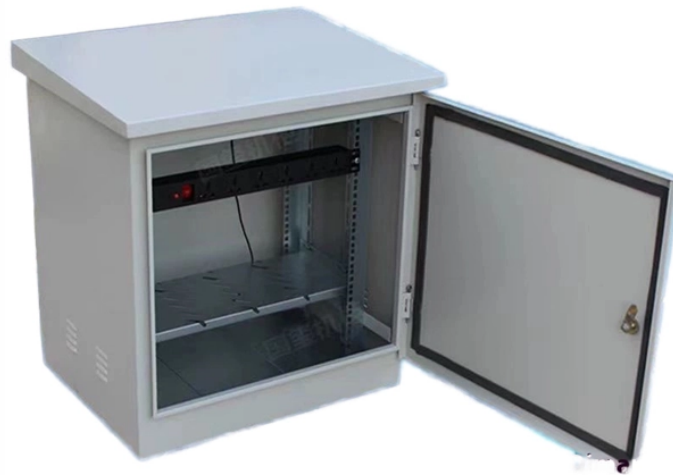

## 304 Stainless Steel Channel Cable Tray

## 304 Stainless Steel Channel Cable Tray

In the case of excellent protection and anti-corrosion function, the SS304 cable tray system is widely used in construction engineering, chemical industry, food, pharmaceutical, paper, petroleum, the light ...

Durable Cope Trof cable trays in 304/316 stainless steel for secure, efficient routing.

Steel Cable Tray Steel Cable Tray systems are Certified CSA Cable Tray, UL listed, and NEMA certified and are available in the following material types 316 Stainless Steel Cable Tray, 304 Stainless Steel ...

Achieve a clean, professional cable management system with the Kable Kontrol® Stainless Steel Cable Tray Straight Sections. Constructed from high-quality 304 stainless steel, these trays provide ...

Shop Channel Cable Tray, 304 Stainless Steel, Solid, Horizontal Bend, 90 Degree, 12 In. Radius, 27.37 L X 0.5 H X 4 W In. By B-Line (Eaton) (808-SS4-04-90HB12) At Graybar, Your Trusted Resource For ...