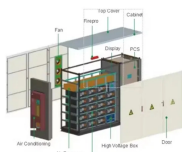

When it comes to 30 A Temporary Power Distribution Boxes & Carts, you can count on Grainger. Supplies and solutions for every industry, plus easy ordering, fast delivery and 24/7 customer support.