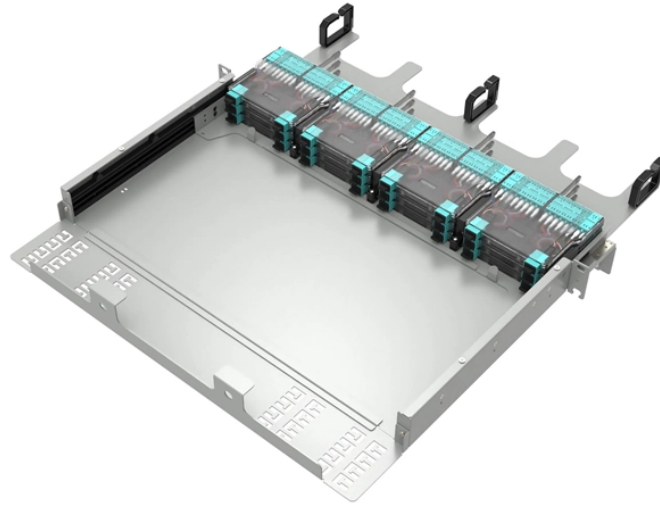

288 Fiber Optic Distribution Frame

288 Fiber Optic Distribution Frame

Gorelink Fiber Optic Distribution Frame (ODF) is made of high-quality cold-rolled steel sheet and electro-fused paint, it is designed for high-density and installation that require splicing and termination up to ...

To prove you're not a bot, solve this simple math problem. The machine translated document is now available for download.

HODF-RS288-2U is a high density fiber optic patch panel that made by high quality cold roll steel material, the surface is with electrostatic powder spraying. It is sliding type 2U height for ...

Fiber optic cross connect cabinet is an outdoor optical equipment that is especially designed for outdoor optical nodes in access network. It is mainly used for connecting the outdoor optical cables, optical ...

ODF Optical Distribution Frame ODF 288 Core Chassis Item No.: 01022 OEM & ODM Accepted Request Quote

LP-F196XX Pivot™ type Rack Mounted Optical Distribution Frame (ODF) for up to 288 fiber cores

UnitekFiber supplies Fiber Optic Distribution Frame or Optical Patch Panel. Our rack mount ODF is in 4U designed and sliding structure. It is made of cold-rolled steel with electrostatic spraying.