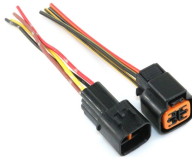

288 Fiber Optic Distribution Frame

288 Fiber Optic Distribution Frame

Gorelink Fiber Optic Distribution Frame (ODF) is made of high-quality cold-rolled steel sheet and electro-fused paint, it is designed for high-density and installation that require splicing and termination up to ...

To prove you're not a bot, solve this simple math problem. The machine translated document is now available for download.

HODF-RS288-2U is a high density fiber optic patch panel that made by high quality cold roll steel material, the surface is with electrostatic powder spraying. It is sliding type 2U height for ...

Fiber optic cross connect cabinet is an outdoor optical equipment that is especially designed for outdoor optical nodes in access network. It is mainly used for connecting the outdoor optical cables, optical ...

ODF Optical Distribution Frame ODF 288 Core Chassis Item No.: 01022 OEM & ODM Accepted Request Quote

LP-F196XX Pivot™ type Rack Mounted Optical Distribution Frame (ODF) for up to 288 fiber cores

UnitekFiber supplies Fiber Optic Distribution Frame or Optical Patch Panel. Our rack mount ODF is in 4U designed and sliding structure. It is made of cold-rolled steel with electrostatic spraying.