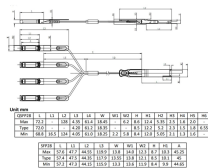

28 Cabinet Top Small Busbar Terminals

28 Cabinet Top Small Busbar Terminals

What's the best-rated product in Grounding Bars? The best-rated product in Grounding Bars is the 6-2/0 AWG Circuit Breaker Ground Lug. Get free shipping on qualified Grounding Bars products or Buy ...