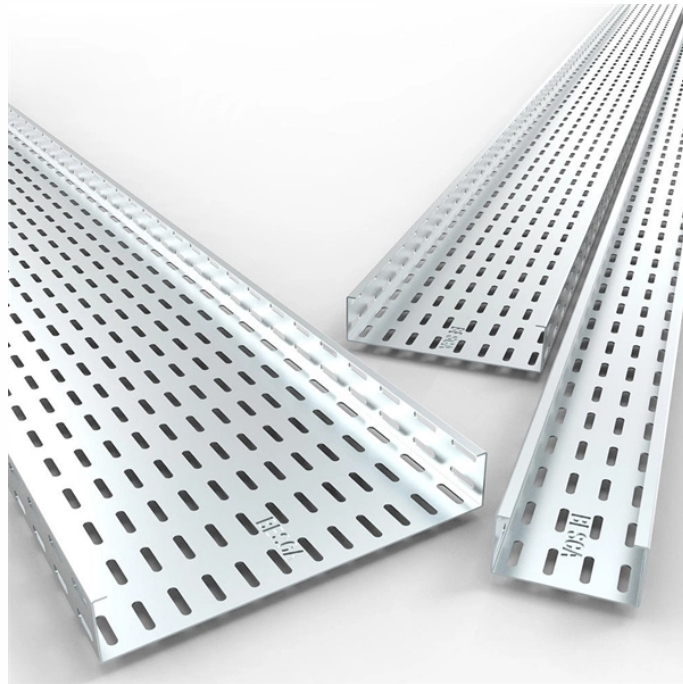

HHC Networks & Smart City Solutions

260kW distribution box

260kW distribution box

The PVP 250kW and PVP 260kW Inverters are grid-tied inverters for photovoltaic (PV) systems. They convert DC voltage generated by a solar array into AC electrical power.

Explore our selection of circuit breaker enclosures, switches, luminaires and other distribution tools. Installation, instruction and more resources are available for each product.

The power distribution box has the characteristics of good insulation performance, safe and reliable operation, flexible connection and wide protection range. It mounts to the wall and provides a ...

The Comm X PCB (Figure 1-6) is located in the AC sub panel just below the AC Distribution PCB. The Comm X PCB includes the RJ45 Ethernet port that is used to connect the inverter to the internet.

KLV energy compact distribution boxes now provides even more flexibility. The family is complemented thanks to new 5-row flush-mounted and hollow-wall distribution boards with up to 60 modules plus 10 ...

Description: Experience efficient power management with the FieldPower power distribution box, specifically engineered for 3-phase AC power applications. With a robust sealed design offering an ...

The prefabricated substation, also known as an American box-type substation, integrates the high-voltage switchgear, distribution transformer, and low-voltage switchgear into a compact, sealed, and ...