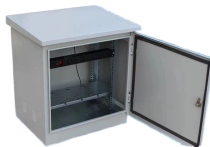

Save Big on new & used 24 Port Network Patch Panels from top brands like Leviton, Tripp Lite & more. Shop our extensive selection of products and best online deals. Free Shipping for many items!

Tripp Lite's 24-port shielded Cat6 feed-through patch panel provides patching without punching down bulk wire to the back of the panel. Fully meets or exceeds Cat6 specifications - works with USOC, ...

The modular patch panel provides a quick and easy network installation. Just plug Cat6 cables into the 24 RJ45 coupler jacks on both sides of the STP cat 6 patch panel.

Fully rated for 10 Gbps Ethernet data transfer speeds, this low-profile patch panel manages and organizes the cabling in your high-density network. No 110 punchdown termination is required. Just ...

Upgrade your network with ease using the 24 Port Cat6 Patch Panel, featuring toolless termination and pass-thru couplers for quick and convenient cable connections.

Amphenol Network Solutions LCX Series Chassis Aluminum 1RU Rack-Mount 12 or 24-Port Up to 48 LC Termination White 1.75 H x 17 W x 11 D in. SKU 26175060