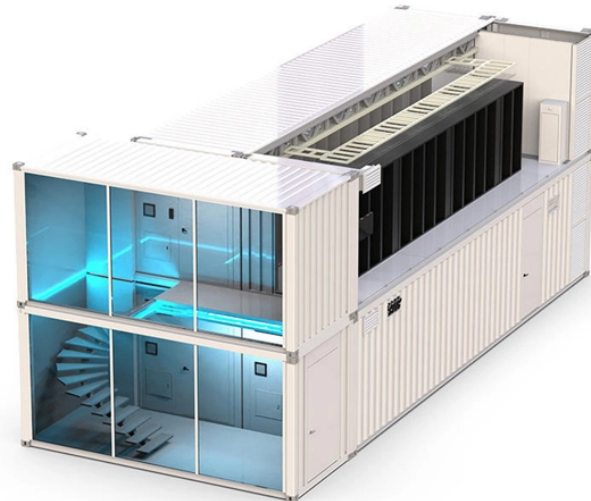

24-port network patch panel straight-through

24-port network patch panel straight-through

Get reliable 24-port patch panels for voice, data, and video connections. Discover UL-listed options suitable for commercial and professional environments.

Tripp Lite's 24-port shielded Cat6 feed-through patch panel provides patching without punching down bulk wire to the back of the panel. Fully meets or exceeds Cat6 ...

Search Newegg for 24 port patch panels. Get fast shipping and top-rated customer service.

Upgrade your network with ease using the 24 Port Cat6 Patch ...

The modular patch panel provides a quick and easy network installation. Just plug Cat6 cables into the 24 RJ45 coupler jacks on both sides of ...

Save Big on new & used 24 Port Network Patch Panels from top brands like Leviton, Tripp Lite & more. Shop our extensive selection of products and best online deals. Free Shipping for many items!

Tripp Lite's 24-port shielded Cat6 feed-through patch panel provides patching without punching down bulk wire to the back of the panel. Fully meets or exceeds Cat6 specifications - works with USOC, ...