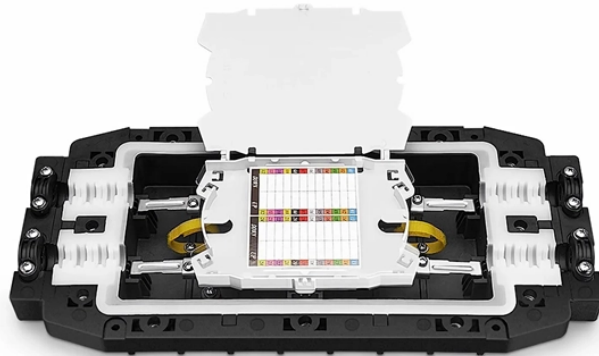

24-port Multimode ODF Fiber Optic Box

24-port Multimode ODF Fiber Optic Box

Fiber Management Tray also called ODF Distribution Box, Integrated Splicing and Distribution ODF. It is mainly used for cable inlet, grounding and fixing and the splicing between the terminal end and ...

This type of ODF is design for large splice tray, excellent armor plate, and has good protection of pigtailed. Its box body is made of high quality cold-rolled steel material, and the surface of the product ...

The Haile 24 Port ODF Fiber Optic Distribution Frame P3-24M-FC is engineered to optimize fiber optic cable management in medium-scale networks. This versatile frame supports FC multi-mode ...

This type of ODF is design for large splice tray, excellent armor ...

The Corning® Optical Distribution Frame is optimized for high-density cross-connect applications.

High-quality sheet metal with good mechanical strength. PC+ABS material, Moisture-proof, waterproof, dustproof, anti-aging. The opening angle > 120°, convenient for operation and maintenance. Fiber ...