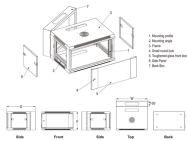

24-Port Gigabit Switch Optical Module

24-Port Gigabit Switch Optical Module

A standard product features power 10G uplink speed, easy installation, high security, flexibility of selecting SFP modules, which gives ease of management and investment protection for ...