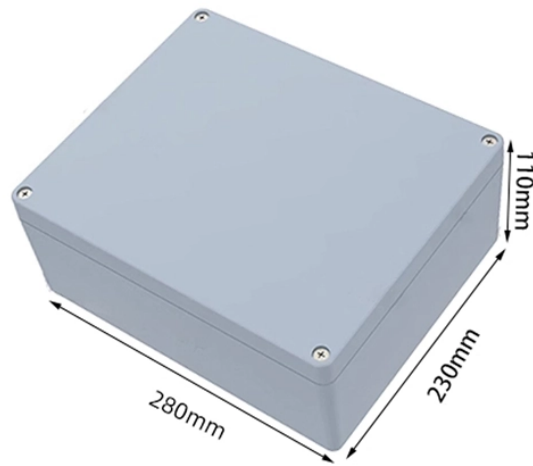

## 220 Smart Home Distribution Box

Get free shipping on qualified Smart Home Enabled Power Distribution products or Buy Online Pick Up in Store today in the Electrical Department.

Blastking VPB-220 1 In 4 Out Distribution Box with Camlock Fittings 220V SKU: ...

Compared with the traditional power distribution box, it is safer to cut off the strong power supply remotely, and it can save energy through the timing mode while controlling the equipments ...

Blastking VPB-220 1 In 4 Out Distribution Box with Camlock Fittings 220V SKU: VPB-220 0 Reviews Price: \$349.99

Equipped with a reliable and robust breaker, the Power Box Distro offers a 20A (total of 120A) 110-220V capacity, ensuring the safe and efficient distribution of electrical power.

Compare the top 10 smart home distribution boxes for modern homes. Find the best home distribution box for safety, energy savings, and smart control.