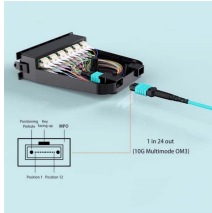

Buy the SFP-10G-20AOC, a 20 m active optical cable with SFP+ connectors for 10 Gbps connectivity. Ideal for data centers, storage networks, and high-speed switches. 5-year warranty, compatible with ...