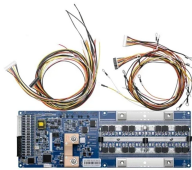

AFL's MicroCore® cable family offers one of the most diverse and highest fiber density product offerings in the industry. MicroCore® cabling forms the backbone of high-tech networks installed in ...

This 20-meter (65.6-foot) QSFP28 Active Optical Cable (AOC) provides next-generation performance by combining four full-duplex 25 Gbps SFP channels into one affordable high-density package.

The Extreme Networks Compatible QSFP28 Active Optical Cables are fiber assemblies with QSFP28 connectors designed for direct-attach connections over Multi-Mode Fiber (MMF).

These reliable and flexible cables offer ultra-low latency for Servers, Storage and Switches short 10 Gigabit uplinks, and come in 1m and 3m lengths.