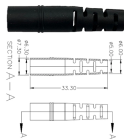

For empty boxes which are designed to mount, but do not include electrical devices such as switches, jacks, fuseholders, terminals and/or terminal boards, see junction box.

We have the solution to all of your onsite needs with our 20" Distribution Box! This box is great for large or small applications. No other box allows you to choose where to set your inlets or outlets.

This box measures twenty inches in diameter and accommodates multiple pipe sizes, making it versatile for various applications. It is ideal for managing onsite drainage needs.

For empty boxes which are designed to mount, but do not include electrical devices such as switches, jacks, fuseholders, terminals and/or terminal boards, see junction box.