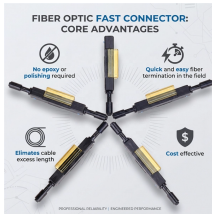

A versatile 100 Amp, 3 phase PowerHOUSE™ portable distribution box, Lex Products' DB100NP-AQQ-S3 is fed from a generator or panel and can accept up to (24) NEMA 5-20, 20 Amp Edison cords.