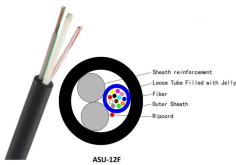

Buy TRH-2 Way Distribution Box, AC 230V/400V C20+C20 Power Circuit Breakers Panel Outdoor Waterproof Distribution Box IP65 Fuse Box with Transparent Cover for MCB C Type at Walmart