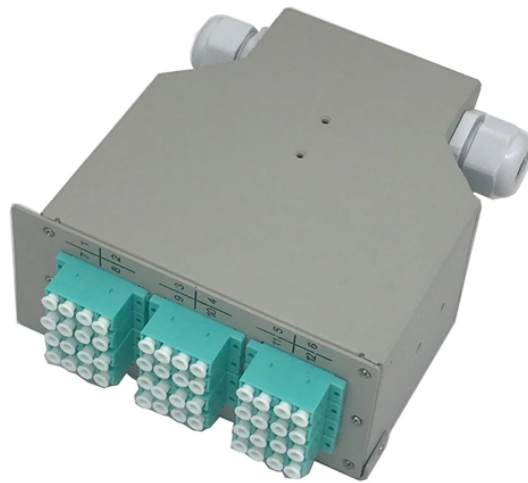

2-meter 42u network rack dimensions

2-meter 42u network rack dimensions

42U rack cabinet houses, organizes and secures standard-width rack equipment in high-density server and IT networking areas.

The height of the enclosure, measured in rack units, allows for a significant number of devices to be installed vertically. The width is standardized to fit common server and networking equipment, while ...

Below is a comprehensive, fully detailed guide covering all standard server rack sizes, form factors, height considerations, depth classifications, and ...

From a weight capacity standpoint, a 42U enclosure on casters measures just under 2 meters tall (78 inches) and still enables access to all types of typical raised-floor ceiling plenums - 30-35% ...

Fully assembled floor rack with built-in fans, removable panels, and lockable casters, engineered for optimal airflow, heavy-duty stability, and easy equipment access.

Lenovo 42U 1200 mm Deep Rack offerings are industry-standard 19-inch server cabinets that are designed for high availability server environments. They are optimized to help maximize floor ...

27U: 1200mm, 42U: 1865mm. Note: PDU bracket allows the mounting of 2 rack PDUs side-by-side at the rear of the rack. Note: n/a indicates "not applicable" due to glass door model. Eaton is a ...

Below is a comprehensive, fully detailed guide covering all standard server rack sizes, form factors, height considerations, depth classifications, and best-practice configuration approaches ...