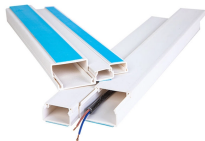

Shop our large selection of junction boxes from Attabox, INTEGRA and Hubbell-Wiegmann. Enjoy low prices and free 2-day delivery on orders \$49+!

Solar DC box build-in premium DC components for maximum protection BHS-2/2M 600V solar box is equipped with two true solar DC disconnect switches. And two 600V type 2 DC surge arresters for ...

Choose from our selection of junction boxes, including over 2,800 products in a wide range of styles and sizes. Same and Next Day Delivery.

Part number □ UNFOSC-HM24-02. This mini type fiber optic splice closure is designed for small count fiber splicing (up to 24 cores), and of high performance, reliable structure, and convenient maintenance.

About this item Optical cable joint box is suitable for the installation and use of overhead, pipeline, direct burial and other laying methods in communication, broadcasting and television optical cable lines ...