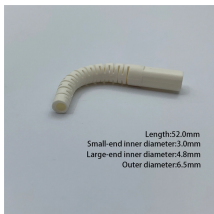

When it comes to 2 in Electrical Boxes, you can count on Grainger. Supplies and solutions for every industry, plus easy ordering, fast delivery and 24/7 customer support.