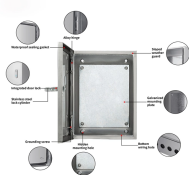

Rugged Industrial Ethernet Switches with PoE, 5-10 ports, 10/100/1000Base-T and fiber support. Built to withstand -40°C to 75°C, shocks and vibration.