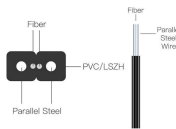

Experience seamless, rapid installations with our versatile indoor/outdoor ribbon fiber cable. Ideal for high-density data centers, colocation facilities and vertical backbones.

For each product design, items for OM1, OM3, OM4, OM5, and OS2 (Singlemode) items have been developed. Belden fiber products are third-party tested by either ETL or UL and approved for use ...

A complete guide to multimode fiber types OM1, OM2, OM3, OM4, and OM5. Compare speed, distance, bandwidth, and applications, and learn how to choose.

This larger core allows easier light injection and lower-cost optical sources (LEDs and VCSELs), making multimode fiber the cost-effective choice for enterprise local area networks (LANs), ...