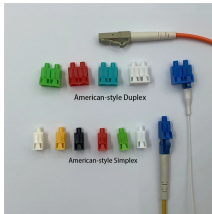

Universal 1U and 2U server shipping box designed to withstand any transit mode. ...

The Tupavco TP1713 power strip contains 4 NEMA 5-15 outlets and can mount on any 10 inch rack, taking up only 1U of space. It is important to ensure the safety of your expensive electrical equipment ...