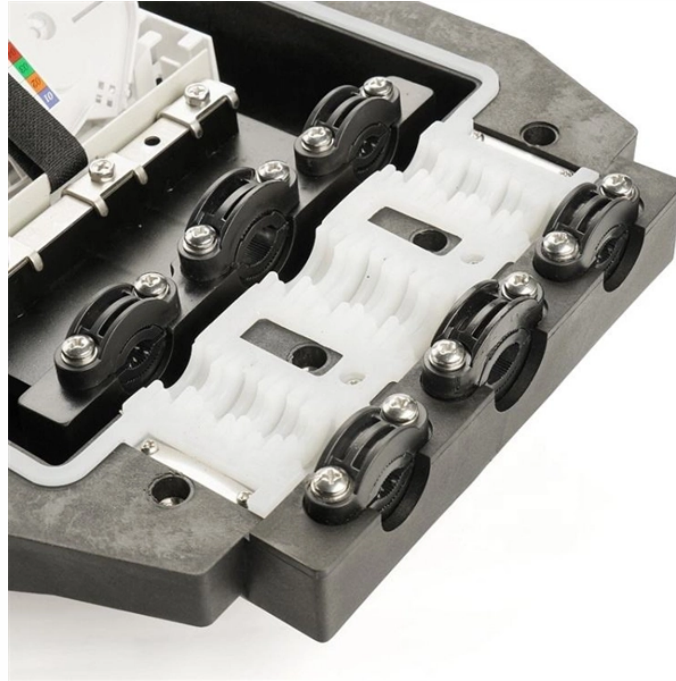

16-Port Full 10 Gigabit Fiber Optic Switch

16-Port Full 10 Gigabit Fiber Optic Switch

Build and expand your lightning-fast network with TP-Link SX3016F—a fully managed switch with full 16-port 10G fiber ports and 320 Gbps switching capacity. Ideal for small, medium, and large business ...

Search Newegg for 10 gigabit switch 16 port. Get fast shipping and top-rated customer service.

Optimize the performance of business networks with 10 Gigabit Ethernet connectivity Supports optical fiber cable to span longer distances and provided high data transmission rates between servers and ...

Build and expand your lightning-fast network with TP-Link TL-SX3016F —a fully managed switch with full 16-port 10G fiber ports and 320 Gbps switching capacity. Ideal for small, medium, and large ...

JetStream 16-Port 10GE SFP+ L2+ Managed Switch. As a 10G switch with full SFP+ ports that seamlessly integrates into the Omada Software Defined Networking (SDN) platform, TL-SF3008F ...

TP-Link TL-SX3016F 16-Port 10GE SFP+ L2+ Managed Switch The TP-Link TL-SX3016F is a 1U rack-mountable 10-gigabit managed switch engineered for enterprise, campus, and ISP backhaul ...

The 16-port 10 Gigabit Ethernet fiber module (Figure 2) provides up to 130 10 Gigabit Ethernet ports in a single Cisco Catalyst 6509 chassis and 260 10 Gigabit Ethernet ports in a VSS and is designed for ...