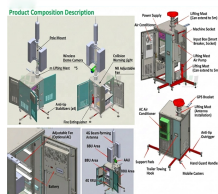

Faster replacement and priority support, covered for 5 years. A 16-port, Layer 2 ...