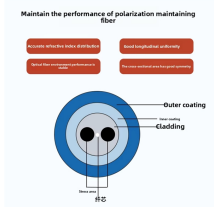

## 15km fiber optic cable

An OTDR launch cable, which connects the OTDR to the link-under-test, discloses the insertion loss and reflectance of the near-end connection. A fiber ring serves as both a launch cable ...

Corning's 15 km LEAF (Large Effective Area Fiber) bare fiber is optimized for long-haul DWDM systems. ITU-T G.655 compliant, it minimizes nonlinear effects with a 72  $\mu\text{m}^2$  effective area.

After extensive testing, the optical fiber spool can reach a maximum unwinding speed of 120 km/h, with smooth fiber unwinding and stable, uninterrupted signal connections. Our company offers five ...