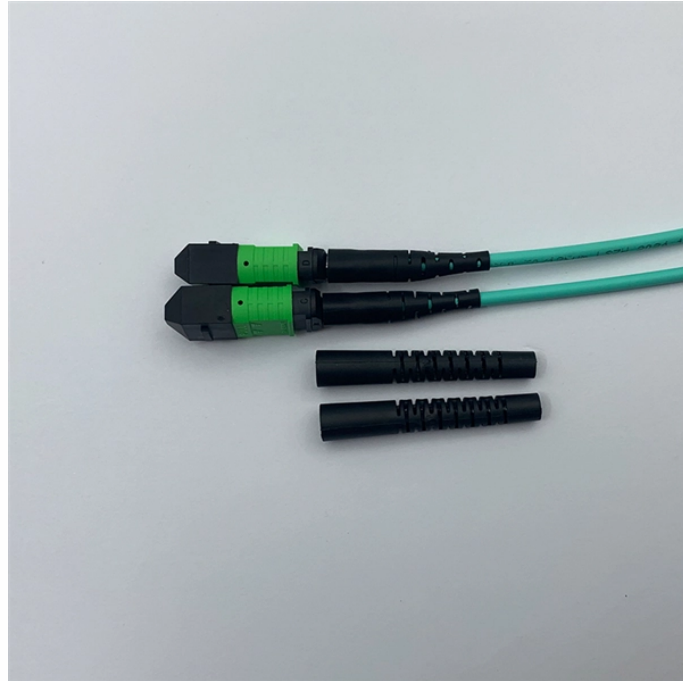

## 1580 Cable Tray

## 1580 Cable Tray

With a cable tray cutter and some couplers, strengthening bars and mounting brackets, you can re-shape, redirect, and reroute your cable tray runs exactly as you see fit. Download the complete ...

All Wire mesh cable tray systems are made from Stainless Steel and materials which are gentle to cables and tubes.

Cable tray systems are the perfect solution for running large quantities of power or data cables overhead or under-floor. Also known as baskets, trunking, or cable ladders, these systems are designed to ...

From heavy power cable pathways on oil drilling platforms to data center cabling, explore the cable tray that's strong yet easy to install. Fast installation with dependable support.