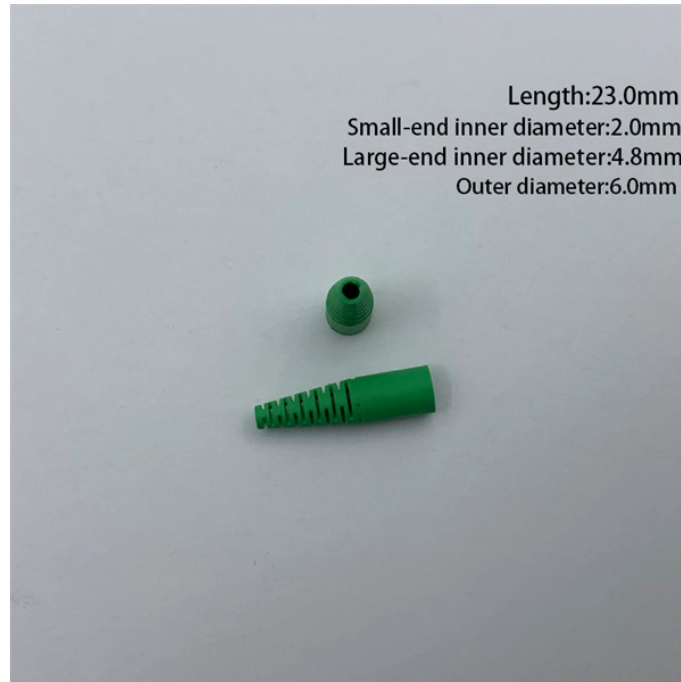

14km Outdoor 48-Core Optical Cable

14km Outdoor 48-Core Optical Cable

This indoor/outdoor armored cable has a water blocking aramid yarn strength member surrounding the fiber optic strands and a UV resistant outer jacket making it a very versatile and perfect choice for a ...

Overview: The 48 Core GYTY53 Fiber Optic Cable is a robust, fully armored ...

Overview: The 48 Core GYTY53 Fiber Optic Cable is a robust, fully armored outdoor cable engineered for long-distance transmission and direct burial applications.