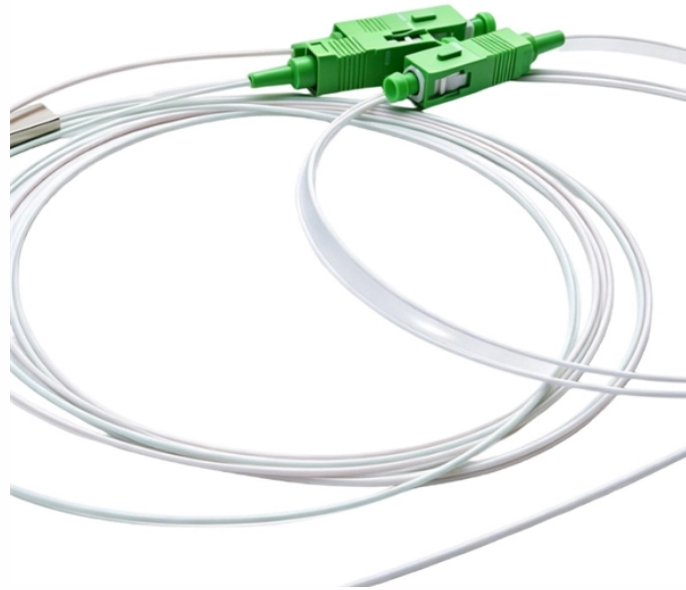

# 144-core optical fiber cable cabinet

## 144-core optical fiber cable cabinet

In this unique cabinet design, splitter parking and cable toning are simple, providing customers more flexibility and deployment options. The best-in-class fiber routing design allows for quick subscriber ...

The enclosure includes multiple cable entry ports for easy access and secure splicing, with a ribbed exterior for enhanced grip and stability during setup. Ideal for FTTH, telecom, and broadband ...

Description: Cross Connection Distribution Cabinet is designed for a cross connection between telecom feeder cable and customer cable. It is normally in a floor standing or occasionally wallmounted way ...

FDCs are typically installed in outdoor settings, such as on the side of a building or in an underground vault, and are used to distribute fiber optic cables to multiple buildings or customers.

Properties of the number 144: factors, prime check, fibonacci check, bell number check, binary, octal, hexadecimal representations and more.