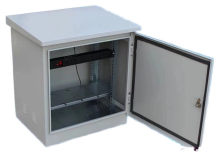

12u Network Rack Surface

12u Network Rack Surface

NavePoint 12U Server Cabinet Wall Mount Rack Enclosure Includes 2 Fans, Locking Glass Door, Removable Side Panels - 12U Network Cabinet 23.6" Deep, 19 Inch Server Rack for IT and A/V ...

Wall-mount cabinet secures and organizes 12U of 19-inch rack equipment in network closets, classrooms and other locations with limited floor space. Houses network switches and patch panels ...

12U Wall Mount Server Rack, Open Frame Rack with Swing Gate, Network Rack Wall Mount for 19in Computer/AV/Data/IT/Media Equipment, 12U Rack with 18in Depth, Square& Tapped Holes, Black

Ideal for data centers and IT environments that need a secure, mid-depth and heavy-duty rack enclosure cabinet capable of supporting up to 1,000 lbs. of equipment in a full 12U of rack space.

Search Newegg for network rack 12u. Get fast shipping and top-rated customer service.