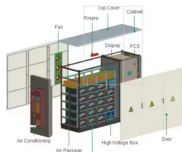

1200mm deep steel cable tray three-year warranty

This cable tray can be easily installed using mounting brackets or clips, ensuring a secure and level fit in your cabinet. The SN1200CRECW Cabinet Top Cable Tray from Panduit is the ideal ...