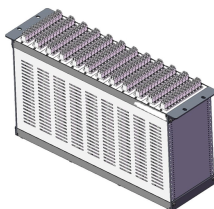

12-port fully equipped pigtail splice box

12-port fully equipped pigtail splice box

12 Ports Fiber Patch Panel ODF 1U Optical Fiber Terminal Box SC Pigtail Adapter. which can integrate fiber splicing, fiber termination, fiber optic adapters & connectors and cable connections together in a ...

SDX Pigtail Fusion Metal Splice Module pre-loaded with duplex LC adapters (Blue) and 12-fiber OS2 LC/UPC individual pigtails. Includes 40mm splice sleeves. Works with all SDX Enclosures.

Designed for 12 SC fiber optic connectors, this termination box features full configuration for cable pigtail splice connections, ensuring clean and organized fiber management.

This box comes with one cable inlet and 12 output port, supporting up to 12-core splice. It is made of engineering plastic that provides mechanical protection for fiber splice and joint; the screw lock ...

12 Port Wallmount Termination Box with Splicing and Pigtails mount easily to most surfaces. Use these boxes in small utility closets or remote locations.

12 Port Fiber Patch Panel SC FC LC Pigtail ODF 1U Optical Fiber Terminal Box Optical Fiber Distribution Frame ... Warranty : This is a consumable without ...