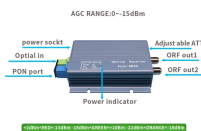

Mouser offers inventory, pricing, & datasheets for 12 Fiber Fiber Optic Cables.