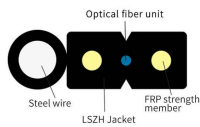

High-quality 12-core fiber optic distribution box (225x200x65mm). ABS/PC+ABS material, wall/pole mount for B2B FTTH infrastructure.

What's your best price for your passive fiber optic product? Based on the quality and quantity of goods, we would quote the best matching price for you all the time.

The 12 Port Fiber Distribution Box can connect up to 2 optical cables, providing space for distributors and 12 fuses. It is equipped with 12 SC adapters and can work in outdoor environments.

Our 12-core fiber optic terminal box is backed by rigorous testing and supports global standards, reducing procurement time and costs for businesses. As a trusted fiber optical products supplier, we ...

The 12 Port Fiber Distribution Box can connect up to 2 optical cables, providing ...

The number 12 reflects to the ancient meaning of 12 being the number of perfection. The number 12 is the result of 4×3 , 4 elements - 4 corners of the earth - 4 cardinal points.