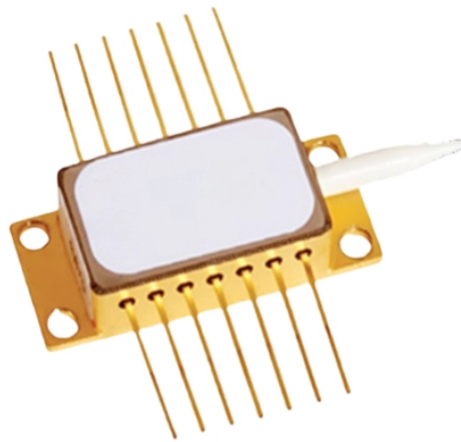

12-core fiber optic cable outdoor junction box

12-core fiber optic cable outdoor junction box

The 12-core outdoor fiber optic junction box is specifically engineered to safeguard fiber splices and connections in harsh outdoor environments. This guide explores the critical quality and safety ...

Home / Shop / ODN FTTH Accessories / Distribution Box / 12-port FTTH fiber optic splitter box junction box 12-core outdoor fiber optic terminal enclosed with 1:8 splitter

It is specifically designed to accommodate up to 12 Fiber Optic Adapters or a single 1 to 8 Insert Optical Splitter, making it a versatile solution for your optical fiber distribution needs.

Fiber Optic Distribution Box, 12 Port Wall Mount Enclosure with 12 LC Duplex Adapters, Singlemode, FTTH, IP65 Waterproof Outdoor/Indoor Use - 9.45" x 8.66" x 2.56"

This 12 port fiber access terminal box is designed to connect feeder cables to subscriber drop cables for FTTH last-mile fiber connectivity. It integrates fiber splicing, optical signal splitting, termination and ...

An internal detachable tray provides a neat and tidy solution for housing 12 SC simplex connections and splices. The box has 12 patch cord exit points and up to 2 cable entry points which maintain the IP65 ...