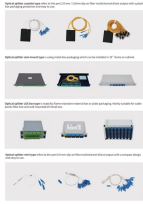

12-core OEM Fiber Optic Distribution Cabinet

12-core OEM Fiber Optic Distribution Cabinet

With a maximum capacity of 12 cores and the ability to accommodate 3 pieces of 8-13mm cables, it provides ample space for your connectivity needs. What sets it apart is the innovative design that ...

We offer a wide range of 1-24 core FDB boxes and ODF cabinets for indoor/outdoor FTTH deployment. Durable, IP65 rated, and easy to install. Browse our models and get a wholesale quote.

Explore optical distribution frames (ODF) with efficient distributed chassis solutions at CommScope

12 port Indoor / Outdoor Wall Mounted Fiber Access Termination FTTH Optical Fiber Distribution Box Enclosure comes with 2 fiber optic cable ports and 12 ports for drop fiber optic cables.

The ODF 12C 1U, equipped with LC duplex adapters and pigtails, offers a cost-effective, compact, and organized solution for managing fiber optic connections, particularly when dealing with a moderate ...

The 12 cores plastic fiber optic distribution box provides a protected connection point for the feeder cable and drop cable in FTTH and FTTx networks. It integrates optical fibre splicing, splitting, distribution, ...