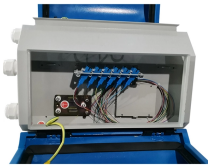

12-core Nordic fiber optic splice box

12-core Nordic fiber optic splice box

This box comes with one cable inlet and 12 output port, supporting up to 12-core splice. It is made of engineering plastic that provides mechanical protection for fiber splice and joint; the screw lock ...

Each 12 Core Fiber Optic Tray provides space for mounting fiber splice protectors and excess fiber. 12 Core Fiber Optic Tray's divided into common splice tray, module integration and splitter tray.

It features 2 input cable glands for cables up to 12 mm and 12 output ports for drop cables up to 3 mm, with a splice capacity of 12 fibers. The box supports both 1x4 and 1x8 PLC splitters for flexible signal ...

With their compact and uniform design, the splice boxes for both the DIN rail and 19" mounting provide ample interior space for the secure connection of fiber optics.

Why are mini fiber optic splice closures the top choice for engineering procurement? lightweight, durable, and offering incredible value [hard-core engineer"s perspective] why do 40+ ...