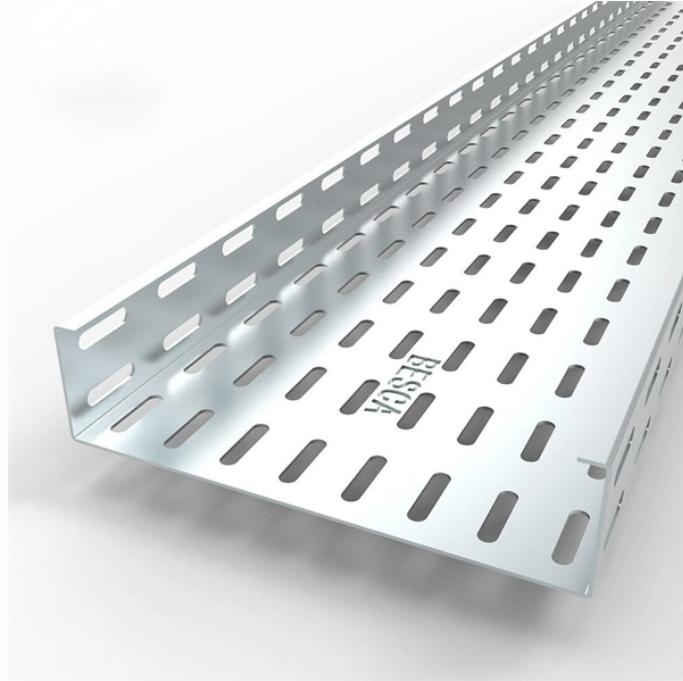

10G Independent Switch Distributor

10G Independent Switch Distributor

Shop 10 Gbps Switches on Newegg . Watch for amazing deals and get great pricing.

With 14 top 10G Ethernet switches for 2025, discover the best options to elevate your high-speed network—continue reading to find your ideal match.

Expand your network's bandwidth and reduce traffic bottlenecks with TRENDnet's Unmanaged 10G Switches. This 10G switch comes equipped with eight ...

Fiber Optic Network Products Supplier, focus on Data Center Solution & Fiber Cabling Solution. Lower Your Cloud Building Cost!

Expand your network's bandwidth and reduce traffic bottlenecks with TRENDnet's Unmanaged 10G Switches. This 10G switch comes equipped with eight 10GBASE-T RJ-45 ports that provide speeds ...

With 14 top 10G Ethernet switches for 2025, discover the best options to elevate your high-speed network—continue reading to find your ideal match.

NETGEAR is the first networking vendor to introduce fixed configuration 10GbE copper switches to the SMB market in a choice of light managed, smart managed and fully managed switch footprints.

CTCU 10G fiber switches provide a strong fiber aggregation solution for high density fiber connectivity. MSW and GSW series are managed and offer all tools for a reliable fiber access network build.