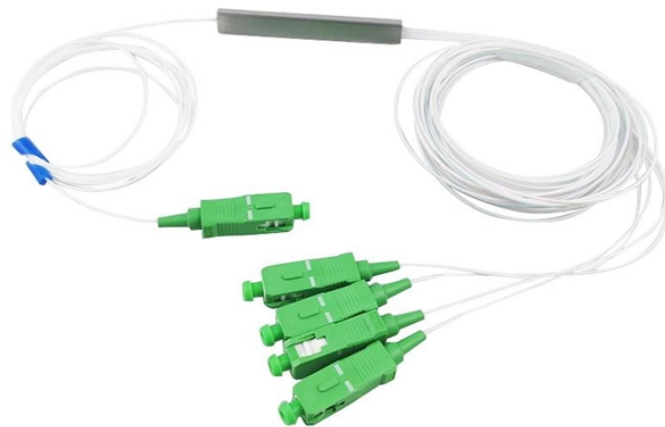

# 10 Gigabit SFP Optical Switch

## 10 Gigabit SFP Optical Switch

□10Gb Super-Fast Fiber Switch□This 10 gigabit switch features 8 x 10G SFP+ ports and 160Gbps switching capacity, providing higher-speed connectivity for your devices and allowing you to easily ...

With 10 GBASE speeds available for your Small Form-factor Pluggable devices, the switch enables optical fiber cable connection into your Ethernet network. Furthermore, lights near the ports indicate ...

The Intellinet 10 Gigabit Fiber SFP Optical Transceiver Module (model 507479) is fully hot-pluggable, and that allows you to install the module without rebooting your network switch for ...

NETGEAR ProSafe 10 Gigabit SFP+ transceivers fit into select managed switch SFP+ interfaces, providing hot-swappable installation and removal. Select Smart switches and Plus switches will also ...