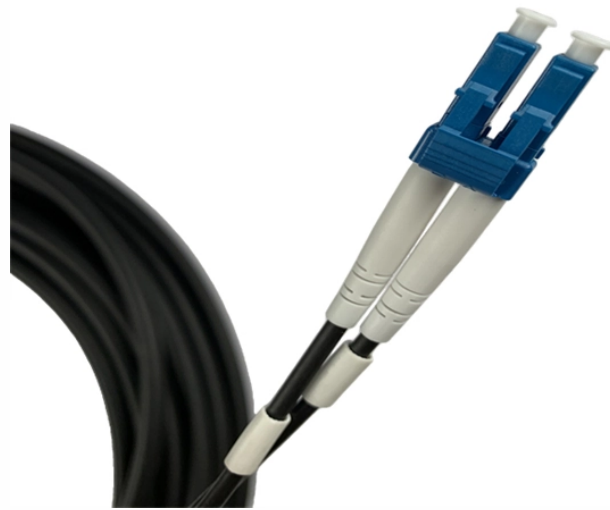

10 Gigabit Optical Modules and Cables

10 Gigabit Optical Modules and Cables

H!Fiber offers one-stop Datacenter solution and products, including SFP Transceivers, DAC Cables, Network Card, Media Converters, Fiber Optical Cables, Minisas Cables and more. We have a ...

Genuine Amphenol 10GBASE-SR SFP+ Optical Transceiver Modules provide a high-density, high-performance interface for 10-Gigabit Ethernet and Fibre Channel applications.

Arista's Optical Modules and Cable portfolio offer a wide variety of high-density and low-power 800G (dual 400G), 400G, 200G, 100G, 50G, 40G, 25G, 10G, 1G, and 100M Ethernet connectivity options ...

The Cisco 10GBASE SFP+ modules give you a wide variety of 10 Gigabit Ethernet connectivity options for data center, enterprise wiring closet, and service provider transport applications.

10 Gigabit Fiber SFP + (LC) Single-Mode Optical Transceiver Module The new line of Intellinet Enhanced Small Form Factor Pluggable (SFP) Transceivers provides customers with a ...