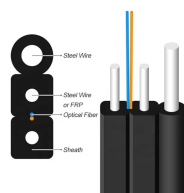

Offer lightning-fast data transfer rates of up to 10Gbps, backward compatible with 1/2.5/5G speeds. Equipped with WDM couplers to transmit and receive optical signals over a single ...

NETGEAR ProSafe 10 Gigabit SFP+ transceivers fit into select managed switch SFP+ interfaces, providing hot-swappable installation and removal. Select Smart switches and Plus switches will also ...