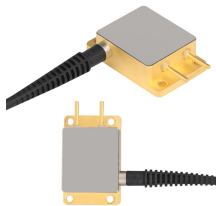

Search Newegg for 10gb multimode fiber. Get fast shipping and top-rated customer service.

Widely used in network switch, server, or NIC with SFP+ to a 10 Gigabit fiber ...

FS 10GbE SFP+ module solutions provide a wide variety of 10 Gigabit Ethernet connectivity options for data centers, enterprise wiring closets, Internet Service Providers (ISPs) applications.

The Cisco 10GBASE SFP+ modules give you a wide variety of 10 Gigabit Ethernet connectivity options for data center, enterprise wiring closet, and service provider transport applications.

These revolutionary new OM3, laser optimized fiber optic cables are constructed from the highest quality silica and are 100% factory tested. Connector options include ST, SC, and LC styles. Typically 10 ...

Widely used in network switch, server, or NIC with SFP+ to a 10 Gigabit fiber channel network with multimode LC for Network Attached Storage (NAS), Storage Area Network (SAN), and High ...

These SFP+ modules are designed for 10 Gigabit Ethernet and are equipped with LC duplex connectors, ensuring compatibility with most multimode fiber optic systems.

These 10 Gigabit fiber optic cables are backward compatible with existing equipment. They feature almost three times the bandwidth of traditional 62.5/125 multimode fiber.

These 50/125 fiber cables are optimized for 850nm light sources and gigabit or ten gigabit speeds. Cable: OFNR riser rated, Aqua jacket, OM3, 2mm or 3mm OD. Also available are LSZH, Plenum, ...