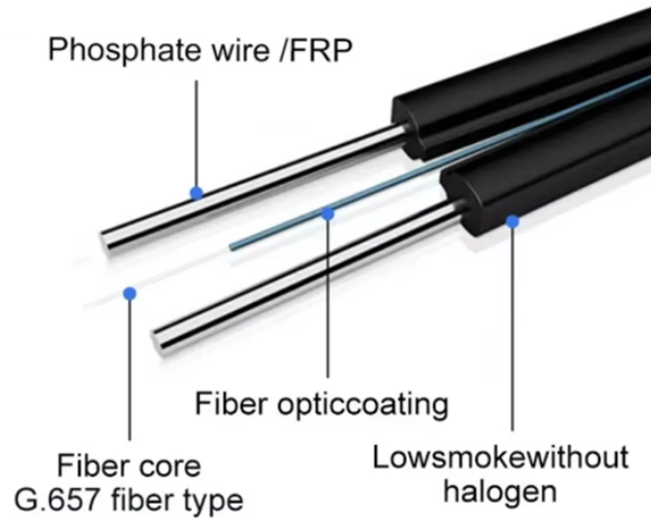

10 Gigabit Fiber Optic Patch Cord 1392m

10 Gigabit Fiber Optic Patch Cord 1392m

Get low-loss fiber patch cables & cords with various connector options that support fiber optic cabling up to 400G. 100% tested. Customized cables available.

We will meet or beat any USA based pricing on fiber patch cables from 2 fiber -strands to 288 fibers in any combination from standard simplex and duplex to 24 strand 40 gigabit to 100 gigabit LC-SC-ST- ...

Patch Cord Fiber Optic Cable Assemblies are available at Mouser Electronics. Mouser offers inventory, pricing, & datasheets for Patch Cord Fiber Optic Cable Assemblies.

10 Gigabit Fiber Optic Patch Cords- 10 Gigabit Fiber Optic Patch Cords-MPO patch cords are 12-strand multi-fiber patch cords. Designed with precision molded MT ferrules, our female MPO assemblies are ...

Premium and Economy Series Patch Cords and Pigtaills offer customers a wide selection, including options for higher performance, better pricing, and faster delivery times.

Pre-terminated fiber optic pigtails support fusion splice field termination applications. Fiber optic patch cords and pigtails are available in OM4, OM3, OM2, OM1, or OS1/OS2 fiber types to ...